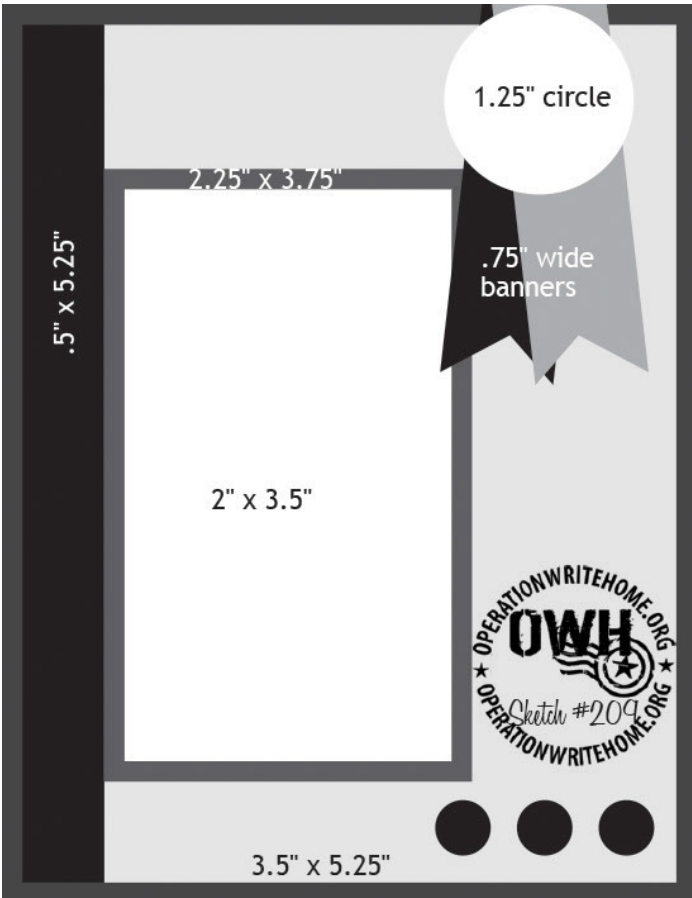

Sketches from OWH <http://operationwritehome.org>

Sketches from OWH <http://operationwritehome.org>

4.25" x .75"

3-1/2" x 2-3/4"

2-1/4" x 3/4"

3-1/4" x 2-1/2"

4-1/4" x 1-1/2"

3-1/4" image
3-1/2" layer

2-1/4" x 3/4"

4-1/4" x 1-1/2"

5-1/2" x 3"

2-3/4" x 2" panel
3" x 2-1/4" layer 1
3-1/4" x 2-1/2" layer 2

5" x 2" panel
5-1/4" x 2-1/4" layer

3-3/4" x 5-1/4"

1-1/4" circles
1-1/2" layers

3/8" x 5-1/2"

Card Size
4.25" x 4.25"

Sentiment

3/4" strips

251.jpg

252.jpg

253.jpg

254.jpg

5" x 3-1/4"

256.jpg

4 x 5-1/4"

3-3/4" x 1-3/4"

3" x 3/4"

4 x 2"

257.jpg

4" x 5-1/4"

3-3/4" x 5"