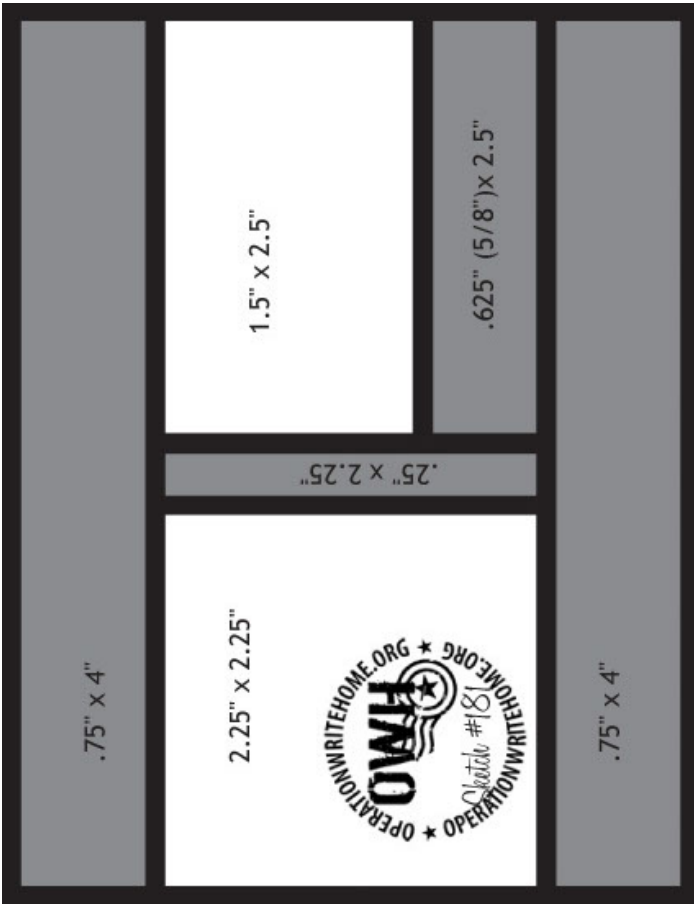

Sketches from OWH <http://operationwritehome.org>

Sketches from OWH <http://operationwritehome.org>

4.25" x .75"

3-1/2" x 2-3/4"

2-1/4" x 3/4"

3-1/4" x 2-1/2"

4-1/4" x 1-1/2"

3-1/4" image
3-1/2" layer

2-1/4" x 3/4"

4-1/4" x 1-1/2"

5-1/2" x 3"

2-3/4" x 2" panel
3" x 2-1/4" layer 1
3-1/4" x 2-1/2" layer 2

5" x 2" panel
5-1/4" x 2-1/4" layer

3-3/4" x 5-1/4"

1-1/4" circles
1-1/2" layers

3/8" x 5-1/2"

Card Size
4.25" x 4.25"

Sentiment

3/4" strips

251.jpg

252.jpg

253.jpg

254.jpg

5" x 3-1/4"

3-3/4" x 2-1/2"

1-1/4" x 3"

3" x 2-3/4"

5-1/4" x 4"

255.jpg

3-3/4" x 5"

1-1/2" x 3"

3-1/4" x 1/2"